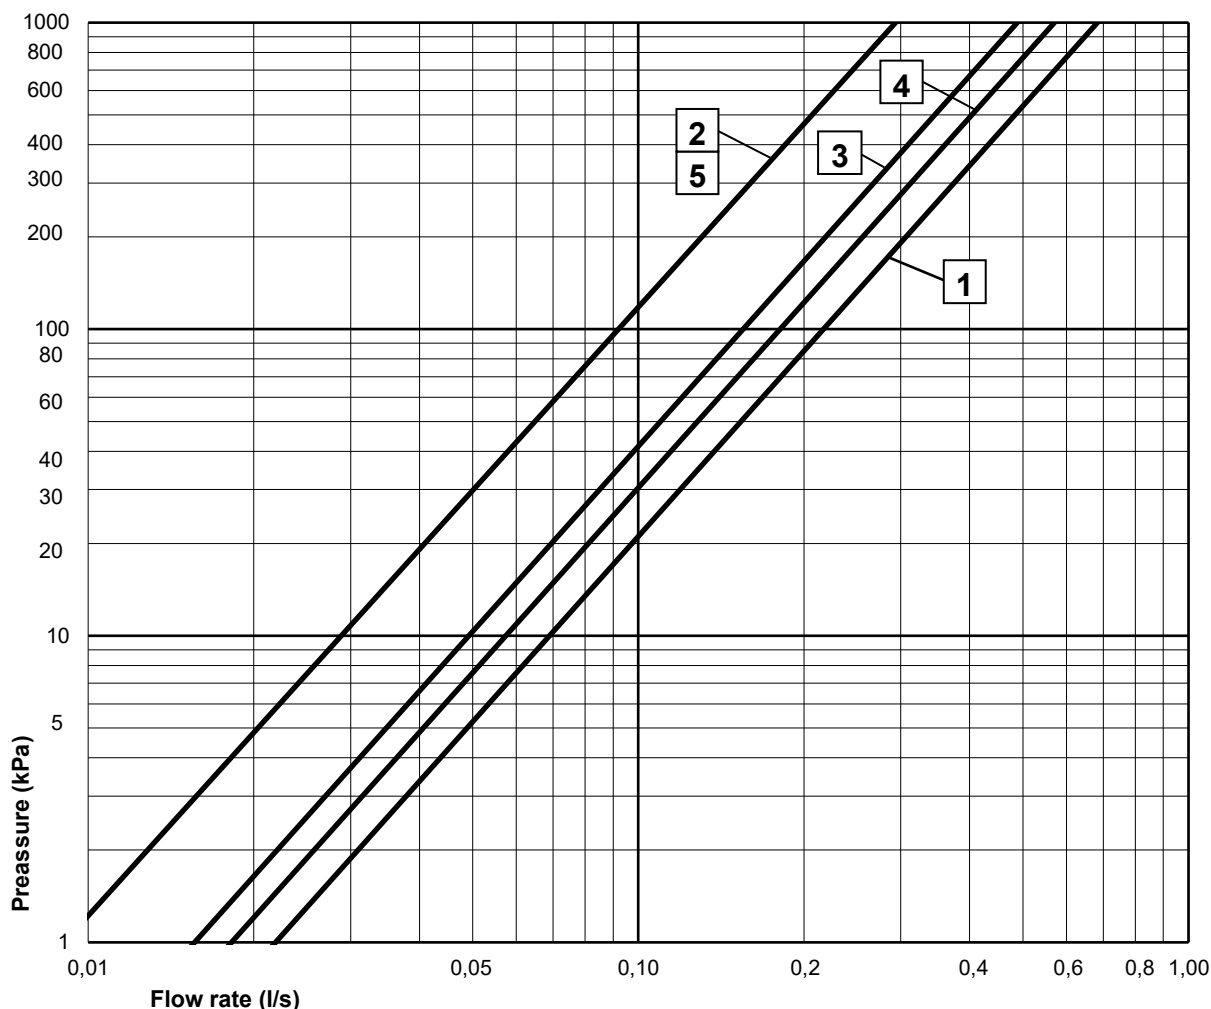

GUSTAVSBERG/

FLOW CHART/

ESTETIC SHOWER COLUMN ROUND

GUSTAVSBERG /
SMARTER BATHROOMS

- 1** Head shower
- 2** Hand shower
- 3** Bathtub outlet, spout GB41638759
- 4** Bathtub outlet, spout GB41638760
- 5** Hand shower outlet, spouts GB41638759, GB41638760

Valid for curve **1**

- Flowrate at 300 kPa:	0,375 l/s
- Pressure at flow 0,1 l/s:	21 kPa
- Pressure at flow 0,2 l/s:	85 kPa
- Pressure at flow 0,33 l/s:	231 kPa