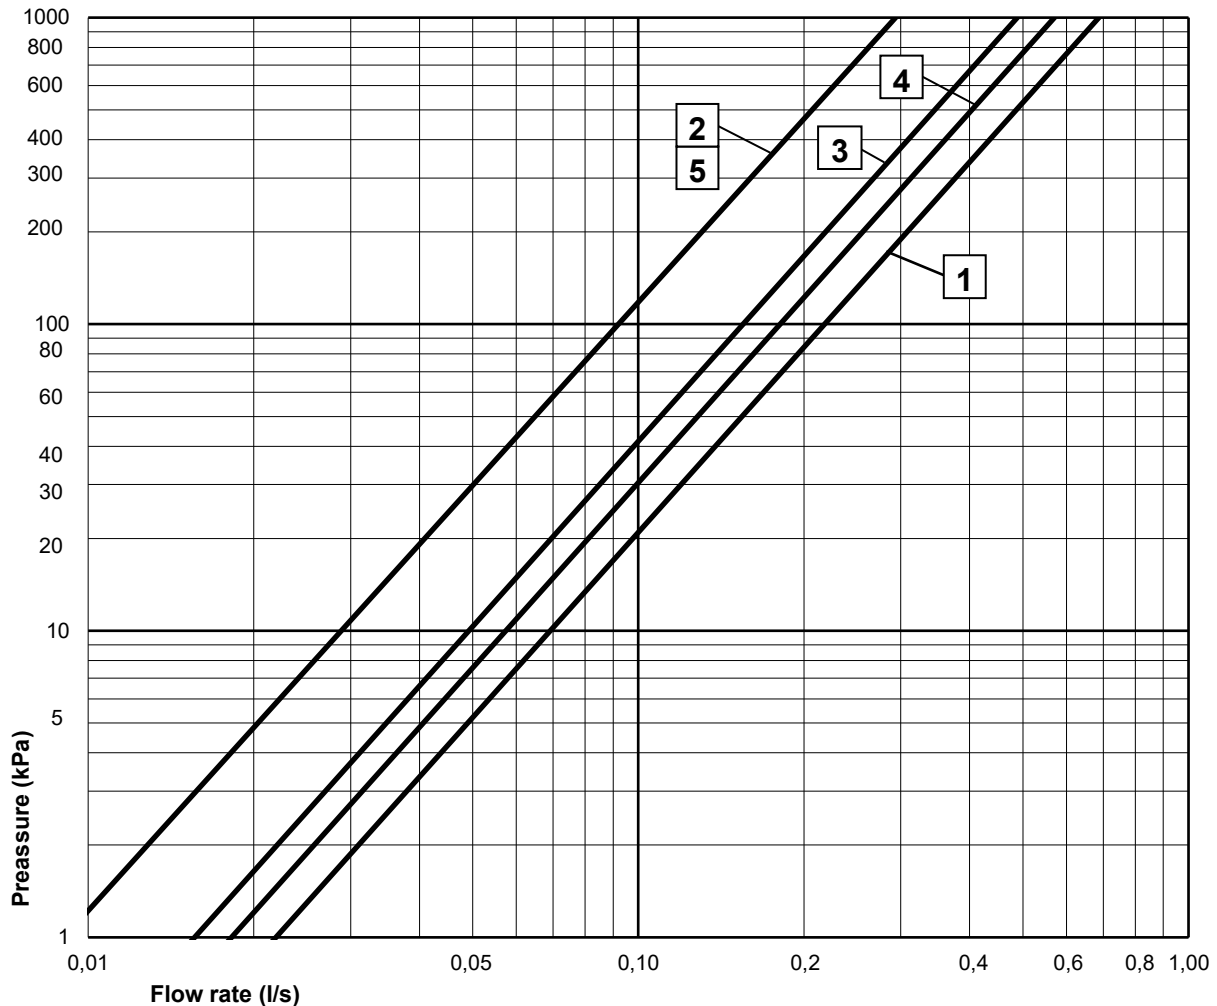

GUSTAVSBERG/

FLOW CHART/

ESTETIC SHOWER COLUMN SQUARE

GUSTAVSBERG /
SMARTER BATHROOMS

- 1** Head shower
- 2** Hand shower
- 3** Bathtub outlet, spout GB41638759
- 4** Bathtub outlet, spout GB41638760
- 5** Hand shower outlet, spouts GB41638759, GB41638760

Valid for curve **1**

- Flowrate at 300 kPa:	0,375 l/s
- Pressure at flow 0,1 l/s:	21 kPa
- Pressure at flow 0,2 l/s:	85 kPa
- Pressure at flow 0,33 l/s:	231 kPa