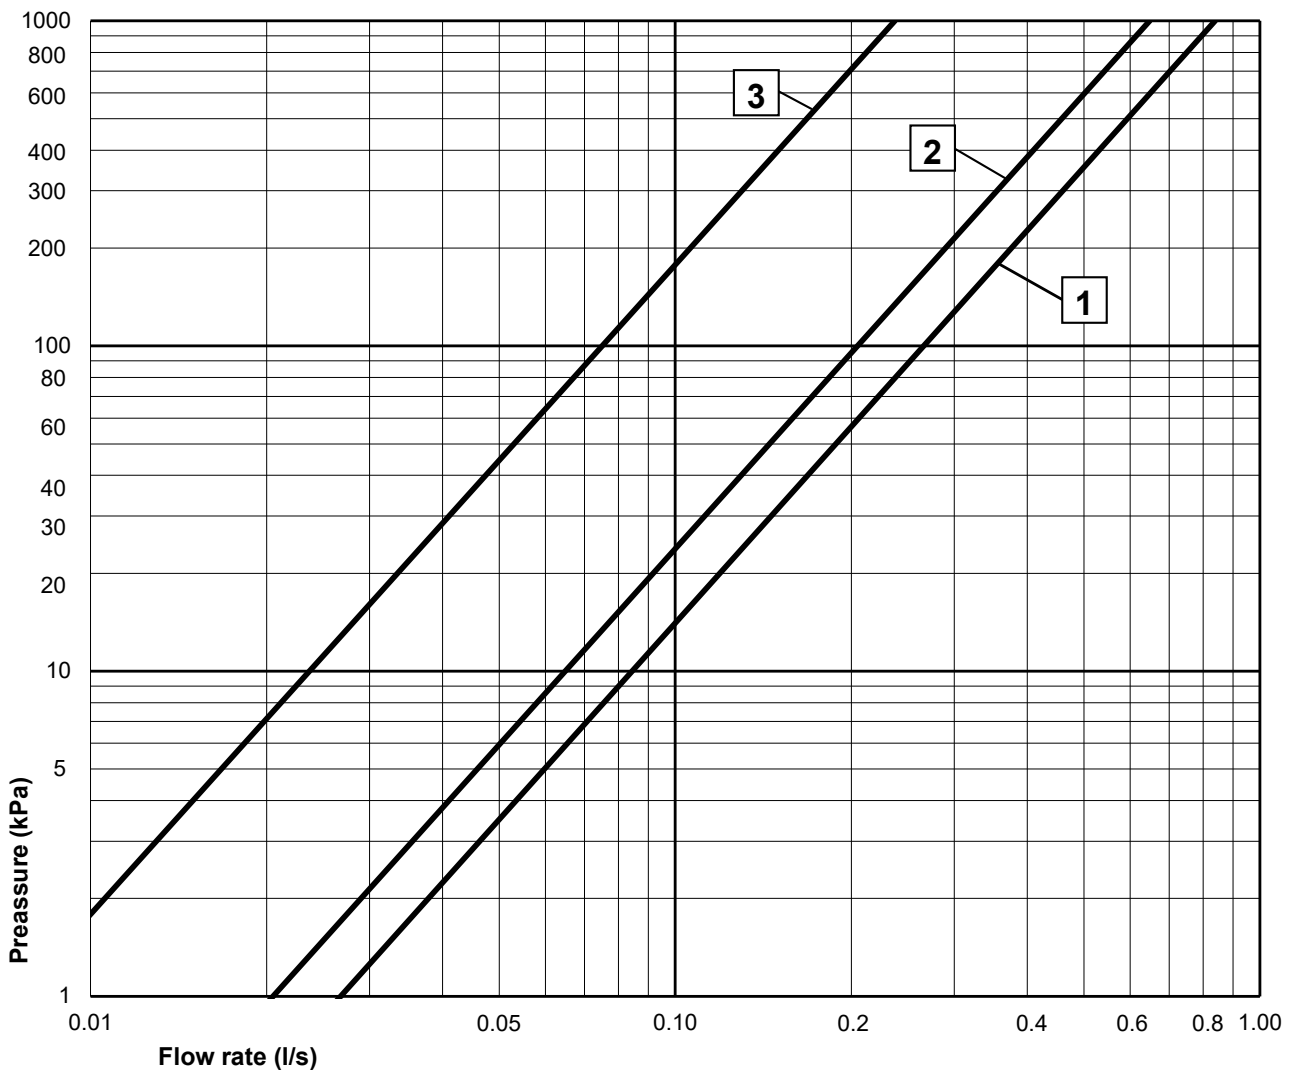

SMARTER
BATHROOMS

FLOW CHART

ESTETIC THERMOSTATIC BATHTUB AND SHOWER MIXER

- 1** Max flow (bath- and shower outlet)
- 2** Bathtub outlet
- 3** Shower set GB41103250

A MEMBER OF THE
VILLEROY & BOCH GROUP

Villeroy & Boch Gustavsberg AB
Box 400, 134 29 Gustavsberg
Phone +46 (0)8-570 391 00
www.gustavsberg.com | info@gustavsberg.com