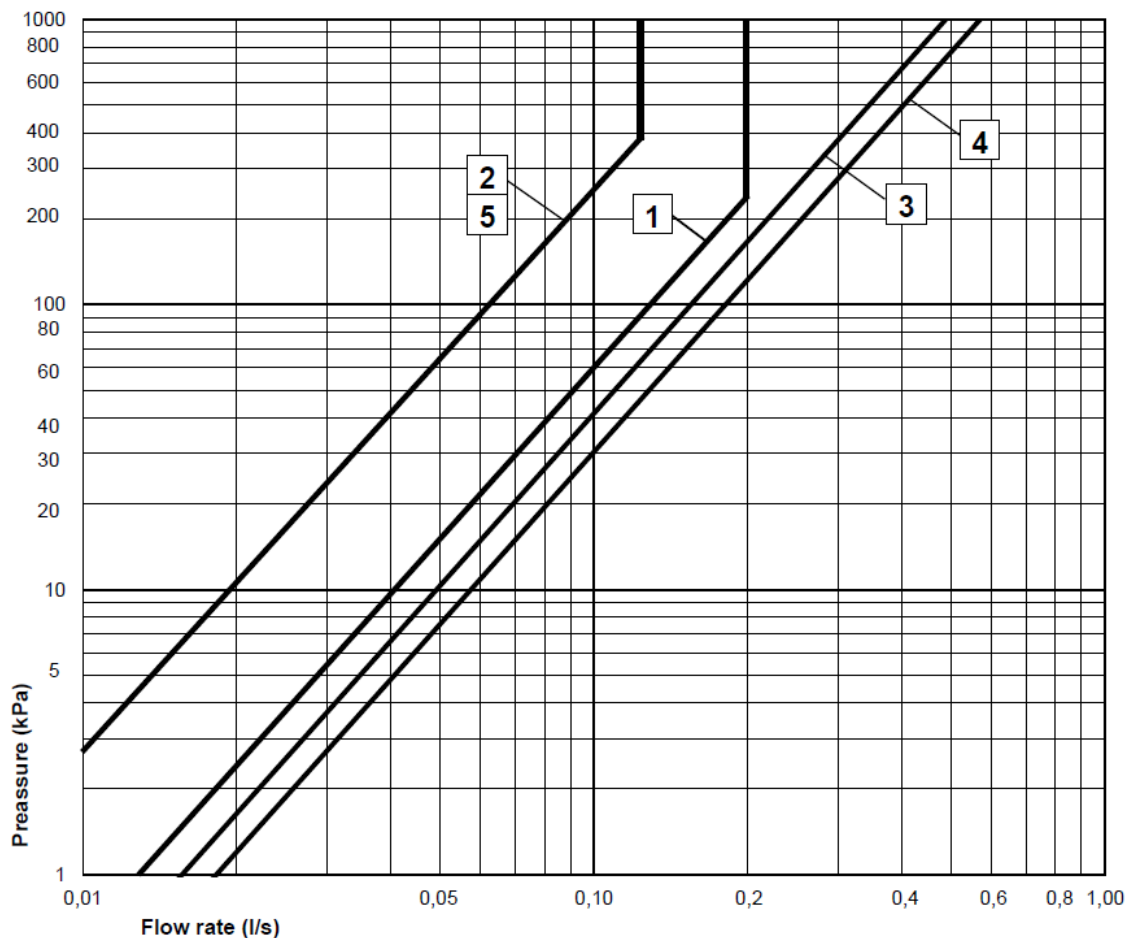

GUSTAVSBERG/

FLOW CHART/ATLANTIC

TERMOSTATIC MIXER GB41205030 / GB41215030

GUSTAVSBERG /
SMARTER BATHROOMS

- 1** Head shower
- 2** Hand shower
- 3** Bathtub outlet, spout GB41638759
- 4** Bathtub outlet, spout GB41638760
- 5** Hand shower outlet, spouts GB41638759, GB41638760

Valid for curve **1**

Flow regulated: 0,2 l/s at 235 kPa

- Flowrate at 300 kPa:	0,20 l/s
- Pressure at flow 0,1 l/s:	59 kPa
- Pressure at flow 0,2 l/s:	235 kPa
- Pressure at flow 0,33 l/s:	NA

Valid for curve **2 5**

Flow regulated: 0,125 l/s at 390 kPa

- Flowrate at 300 kPa:	0,11 l/s
- Pressure at flow 0,1 l/s:	252 kPa
- Pressure at flow 0,2 l/s:	NA
- Pressure at flow 0,33 l/s:	NA